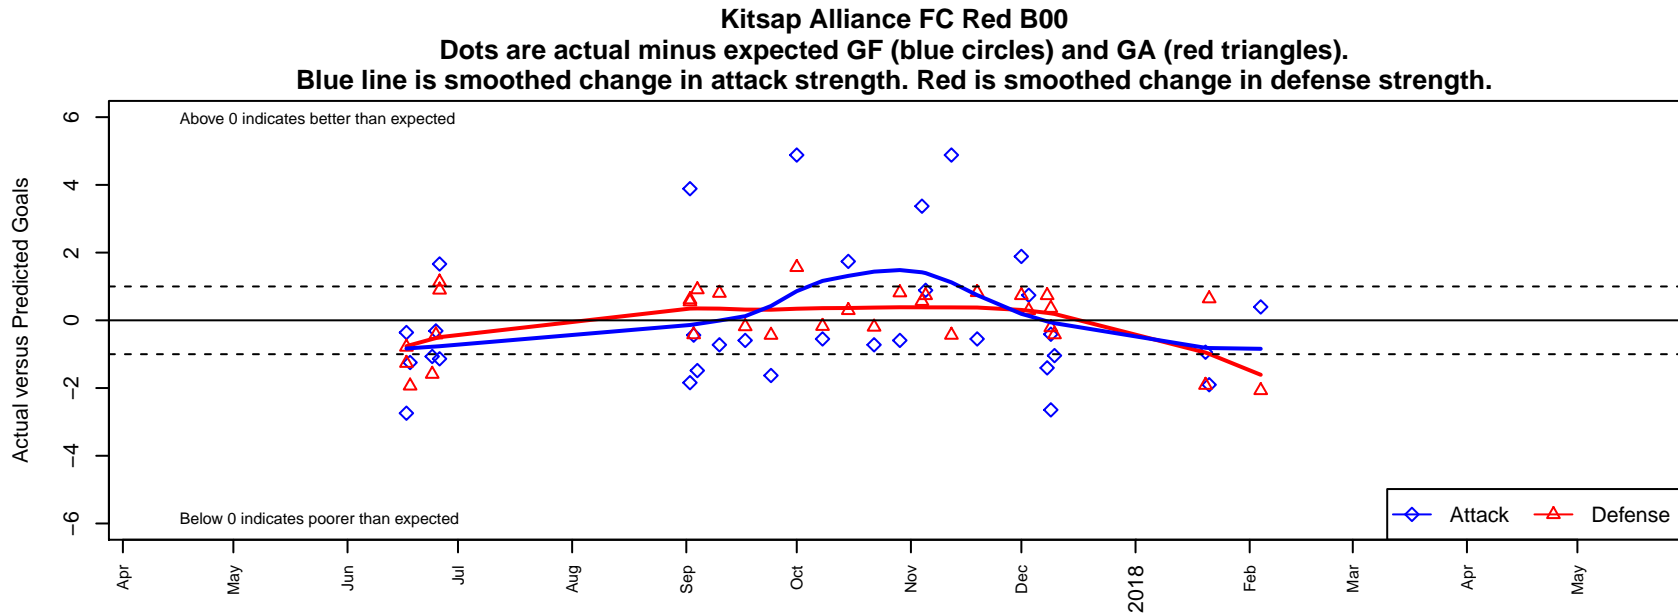

# Kitsap Alliance FC Red B00

Kitsap Alliance FC  
 Silverdale, WA  
 B00 total strength=1791  
 attack=32.29 defense=29.85  
 fall league = RCL B00 Div 2

alt names used:  
 Kitsap Alliance FC – B00 A  
 KITSAP ALLIANCE FC B00A  
 KITSAP ALLIANCE FC KAFC B00 A (WA)  
 Kitsap Allaince FC B00 A  
 Kitsap Alliance FC – B00 A

**attack and defense variance (black dot)  
relative to other teams  
and top 10 in region**

**attack and defense rating  
relative to others at age  
and all opponents in last 13 months**

**Performance relative to 13 month average**