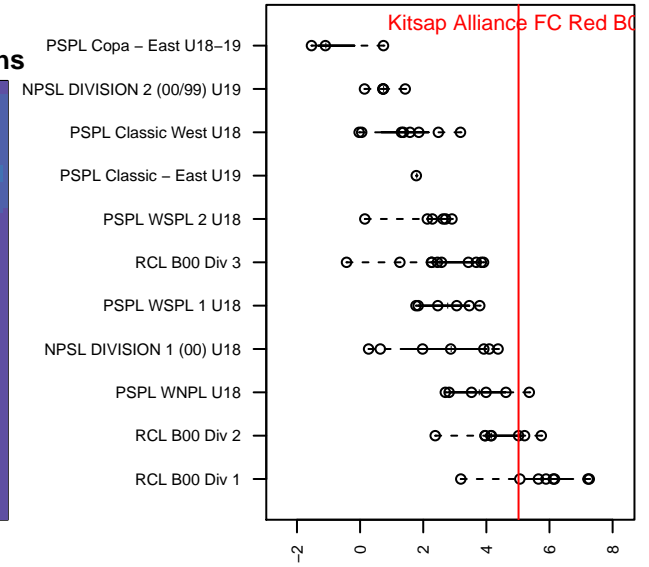

# Kitsap Alliance FC Red B00

Kitsap Alliance FC  
 Silverdale, WA  
 B00 total strength=1791  
 attack=32.29 defense=29.85  
 fall league = RCL B00 Div 2

alt names used:  
 Kitsap Alliance FC – B00 A  
 KITSAP ALLIANCE FC B00A  
 KITSAP ALLIANCE FC KAFC B00 A (WA)  
 Kitsap Allaince FC B00 A  
 Kitsap Alliance FC – B00 A

Venues played:  
 2017 Starfire Spring Classic BU18–19  
 2017 US Club Regionals B00  
 2017 Labor Day Cup BU18  
 2017 RCL B00 Div 2  
 2017 Timbers Winter Showcase 2000 Showcas  
 2017 WYS Championship B00

**attack and defense variance (black dot)  
relative to other teams  
and top 10 in region**

**attack and defense rating  
relative to others at age  
and all opponents in last 13 months**

**Performance relative to 13 month average**