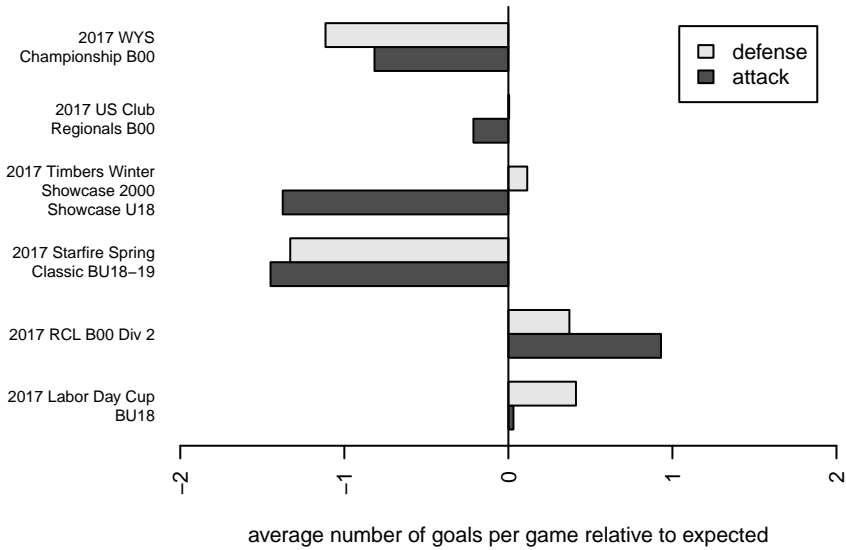

# Kitsap Alliance FC Red B00

Kitsap Alliance FC  
 Silverdale, WA  
 B00 total strength=1791  
 attack=32.29 defense=29.85  
 fall league = RCL B00 Div 2

alt names used:  
 Kitsap Alliance FC – B00 A  
 KITSAP ALLIANCE FC B00A  
 KITSAP ALLIANCE FC KAFC B00 A (WA)  
 Kitsap Allaince FC B00 A  
 Kitsap Alliance FC – B00 A

Venues played:  
 2017 Starfire Spring Classic BU18–19  
 2017 US Club Regionals B00  
 2017 Labor Day Cup BU18  
 2017 RCL B00 Div 2  
 2017 Timbers Winter Showcase 2000 Showcas  
 2017 WYS Championship B00

**attack and defense variance (black dot)  
relative to other teams  
and top 10 in region**

**attack and defense rating  
relative to others at age  
and all opponents in last 13 months**

**Performance relative to 13 month average**